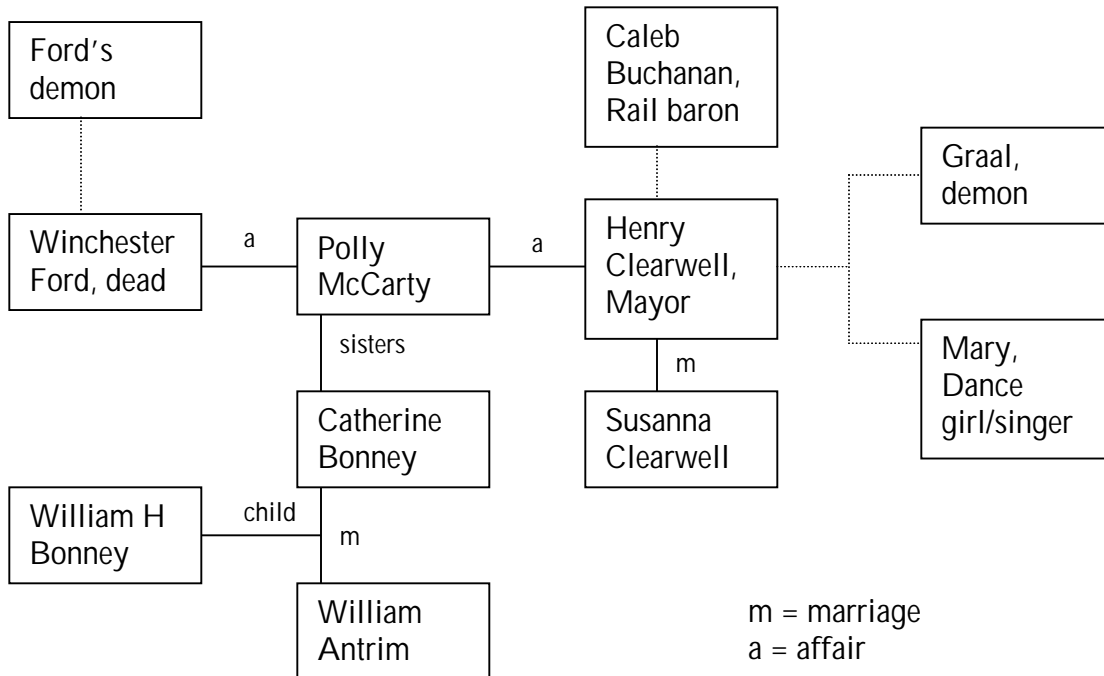

Sorcerer: Las Cruces relationship map

Relationship map for
"Sisters," based in part on
Deadlock by Sara Paretsky